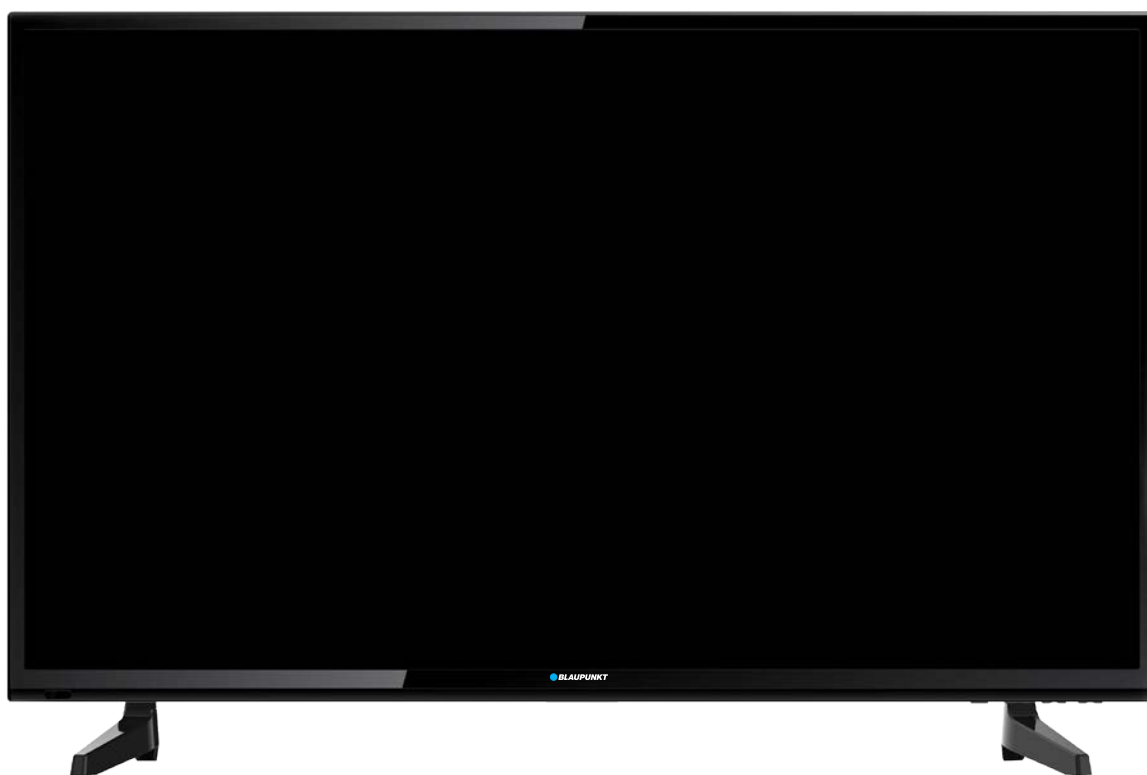

Model:BLA-49/1480-GB-11B-FEGBQP-EU

49" 100AMR D-LED HD TV 1080p with DVB-T/T2/C/S2, HEVC (H.265), USB Multimedia and PVR Function

Sleek and stylish D-LED HD TV 1080p with built in DVB-T/T2/C/S2 Tuner to receive Terrestrial, Cable and Satellite Digital Full HD TV and Radio Stations plus built-in CI+ port, HEVC (H.265) video codec, USB Multimedia and PVR Function

Highlights

- 49" 100AMR D-LED HD TV 1080p (123cm)
- HEVC (H.265) video codec
- 2x USB
- 3x HDMI Input
- PVR Function
- USB Multimedia
- Electronic Programme Guide
- Sound: 8W + 8W

Information in this document is subject to change without notice

Model:BLA-49/1480-GB-11B-FEGBQP-EU

49" 100AMR D-LED HD TV 1080p with DVB-T/T2/C/S2, HEVC (H.265),
USB Multimedia and PVR Function

Panel Features

Resolution	1920 x 1080
Contrast	1200:1
Dynamic Contrast	1 000 000:1
Aspect Ratio	16:9
Brightness	300 cd/m ²
Response time	8 ms
Display colors	16,7 M
Viewing angle	(V / H) 178/178